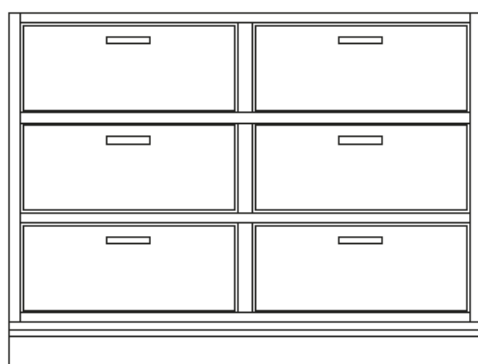

Art. 3350/A
Pensile 2 porte
a vetro scorrevoli e
1 ripiano
*Wall unit with 2 glass
sliding doors and 1 shelf*
L95 H74 P37

Art. 3351/A
Pensile 4 vani a giorno
*Wall unit with 4 open
shelves*
L95 H74 P37

Art. 3353/A
Pensile porta TV
TV wall unit
L189 H104 P35

Art. 3352/A
Pensile 3 vani a giorno
*Wall unit with 3 open
shelves*
L48 H104 P35

Art. 3354/A
Base 2 porte scorrevoli
*Base cabinet with 2
wooden sliding doors*
L95 H77 P46

Art. 3355/A
Base 3 cassetti
con guide ammortizzate
*3-drawer base cabinet
with soft close runners*
L95 H77 P46

Art. 3356/A
Pensile 6 vani a giorno
*Wall unit with 6 open
shelves*
L95 H104 P35

Art. 3357/A
Pensile 2 porte
a vetro scorrevoli
e 2 ripiani
*Wall unit with 2 glass
sliding doors and 2
shelves*
L95 H104 P35